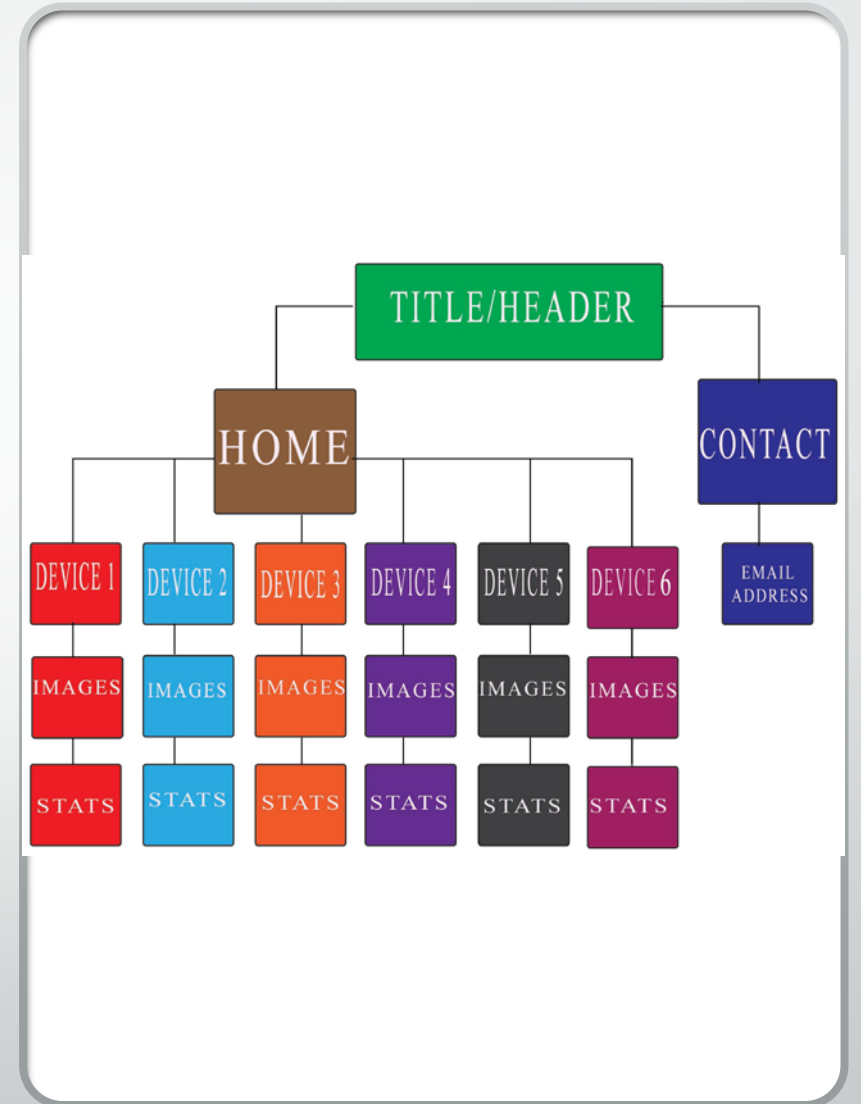

Proposal

cont.

When looking and clicking on hundreds of webpages. For some reason, the information we looking for is buried in marketing and sales pitches. Are you looking to find the best compatible, mobile device to use all Adobe suite programs on? Sometimes we need to work on a project when have a break or riding in the car. This is sometimes the only time we might have to get some work done, with school, full time job, and a family to take care. The other problem is we all have a tight budgets. We would like to get our work completed when we have down time, but can't afford the latest up-grades every other month.

Flow chart

This is a layout of the website. User will start on the website with the home page. It will have a slider with images of devices. The user will select the device and link to other page with all the information about the device. User will also can also compare devices at the homepage only. All pages will have a home button to take them back to the beginning

Logo

The title of the site is

“One Stop Device Shop.”

The logo is repeating arrows pointing to each other in a circle, because you don't have to go anywhere else but here for your information. It will go in the header to the left.

Header and Navigation

Header:

The header will be a content element that will have the logo in the upper left corner. It will be light blue background with a white and black border around the element.

Navigation Buttons: