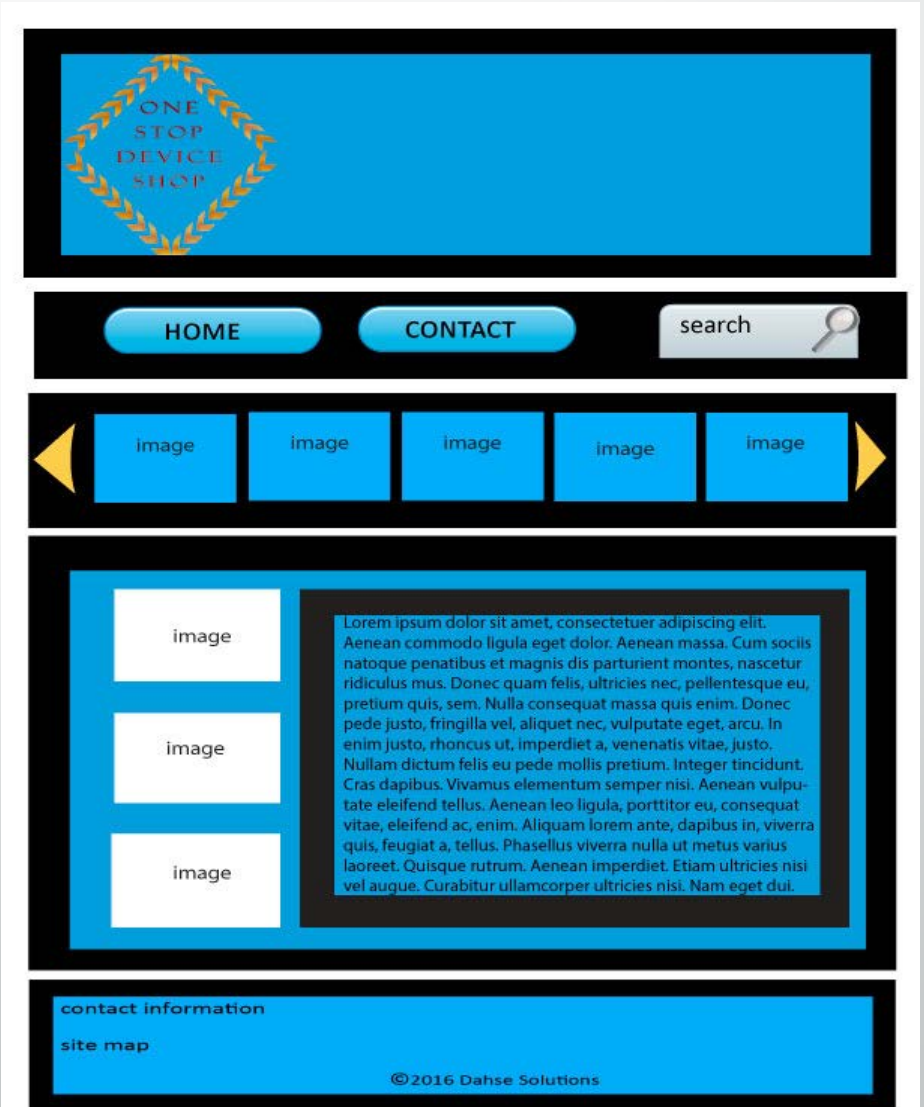

Screen Size	13.5 inches
Processor	2.1 GHz Core
RAM	4 GB
Hard Drive	128 GB
Number of USB	3.0 Ports
Operating System	Windows 10
Item Weight	3.5 pounds

[Compare](#)

[Contact information](#)
[Site map](#)
©2016 Dahse Solutions

Detail pages

Content:

Every device will have an image to link to from the home page. Each page will have important and detailed information about this device. Anything a user would need to know about this device will be presented, including: stats, compatibility, price, where to buy, etc. There will be links to the stores and sites where one can purchase (this webpage will not have a shopping cart). When they click the device of the users choice this is what they will see on the page they are directed to. There will also be reviews about the device on the detail pages. Every device on the home page will have a page similar to this one.