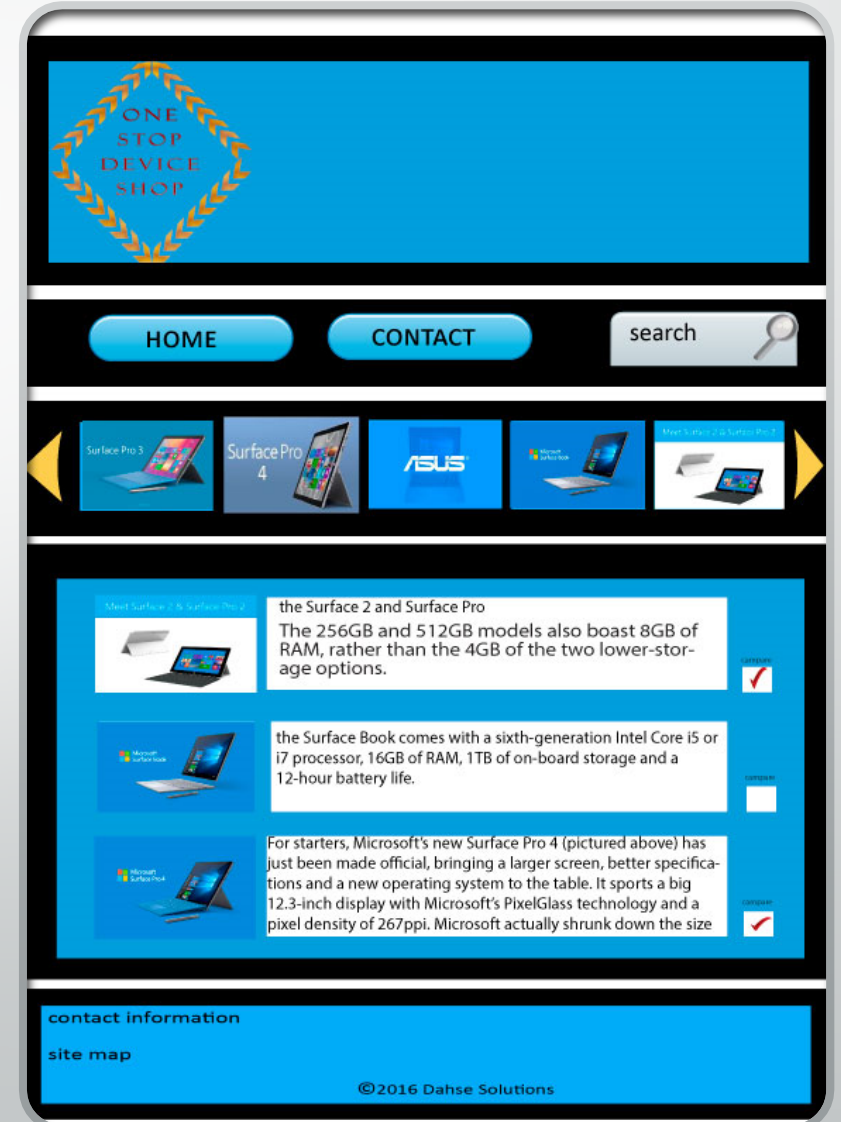

Content:

In the content element there will be many images with information text next to the images. The information element will have general stats and information. The information element will have a compare box when checked the user can compare multiple devices side-by-side in a separate window that will pop up when submitted.