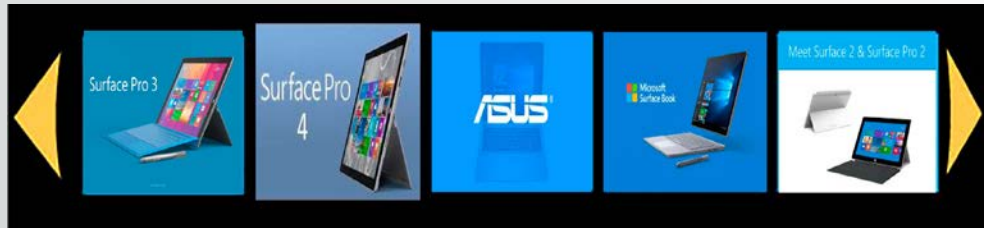

Sider and Footer

Slider Element:

Slider will have images of different devices. Each image will link to the detail page.